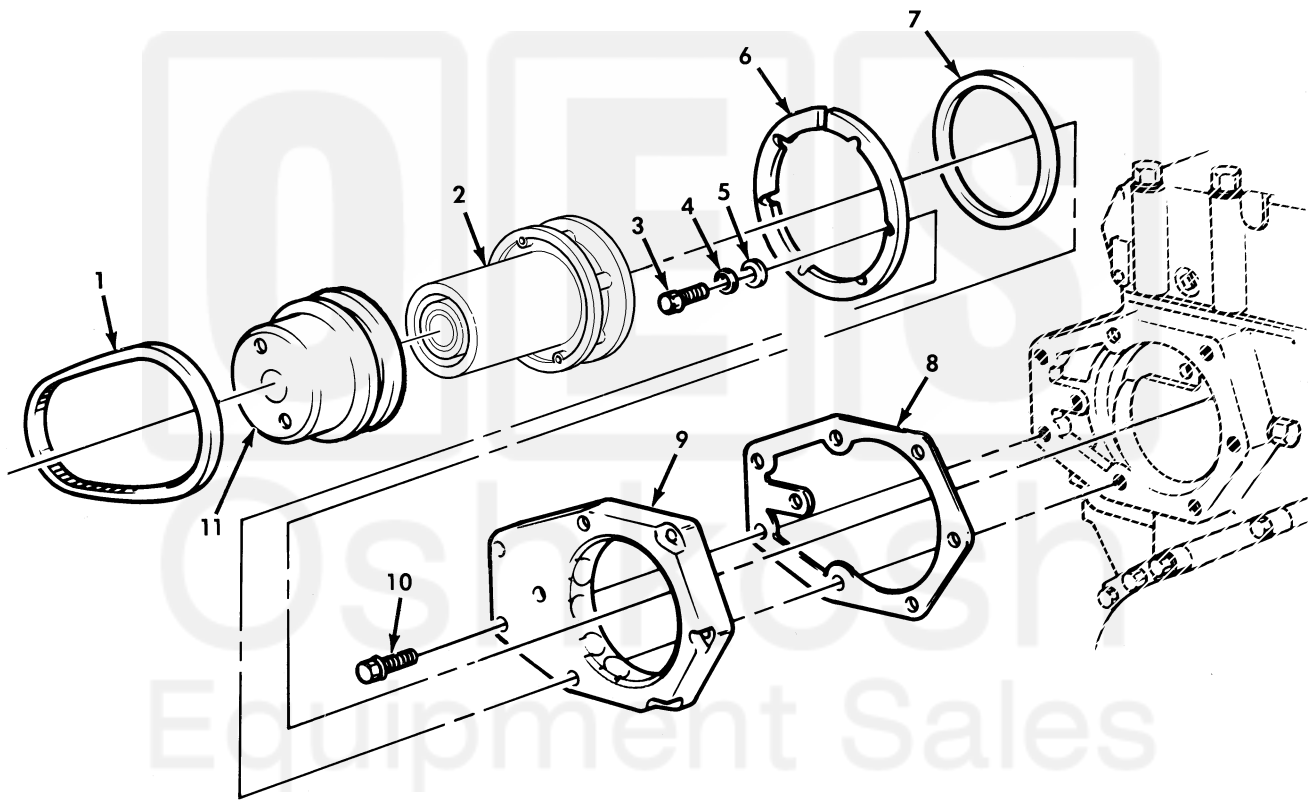

UNIT, DIRECT SUPPORT, AND GENERAL SUPPORT MAINTENANCE  
REPAIR PARTS AND SPECIAL TOOLS LIST  
TRUCK, 5-TON, 6X6, M809 SERIES TRUCKS (DIESEL)

Figure 88. Water Pump Assembly, Seals, Belt, and Mounting Hardware.

(1) ITEM NO	(2) SMR CODE	(3) NSN	(4) CAGEC	(5) PART NUMBER	(6) DESCRIPTION AND USABLE ON CODE (UOC)	(7) QTY
GROUP 0504 WATER PUMP						
FIG. 88 WATER PUMP ASSEMBLY, SEALS, BELT, AND MOUNTING HARDWARE						
1	PAOZZ	3030-00-404-3061	15434	202340	BELT, V.....	1
2	PAOZZ	2930-00-404-3059	15434	AR51360	PUMP, COOLING SYSTEM.....	1
3	PAOZZ	5305-00-269-3241	80204	B1821BH038F175N	SCREW, CAP, HEXAGON H.....	6
4	PAOZZ	5310-00-637-9541	96906	MS35338-46	WASHER, LOCK.....	6
5	PAOZZ	5310-00-486-2505	15434	108330	WASHER, FLAT.....	6
6	PAOZZ	5365-00-138-8221	15434	193431	RING, WATER PUMP.....	1
7	PAOZZ	5330-00-106-6369	15434	130240	GASKET PART OF KIT P/N 3011472.....	1
8	PAFZZ	5330-00-106-6370	15434	130226	GASKET PART OF KIT P/N 3011472.....	1
9	PBFZZ	2930-00-408-9404	15434	130227	SUPPORT, PUMP, WATER.....	1
10	PAFZZ	5305-01-130-6100	15434	3010594	SCREW, CAP, HEXAGON H.....	2
11	PFOZZ	3020-00-404-2959	15434	AR51410	PULLEY, GROOVE.....	1

END OF FIGURE